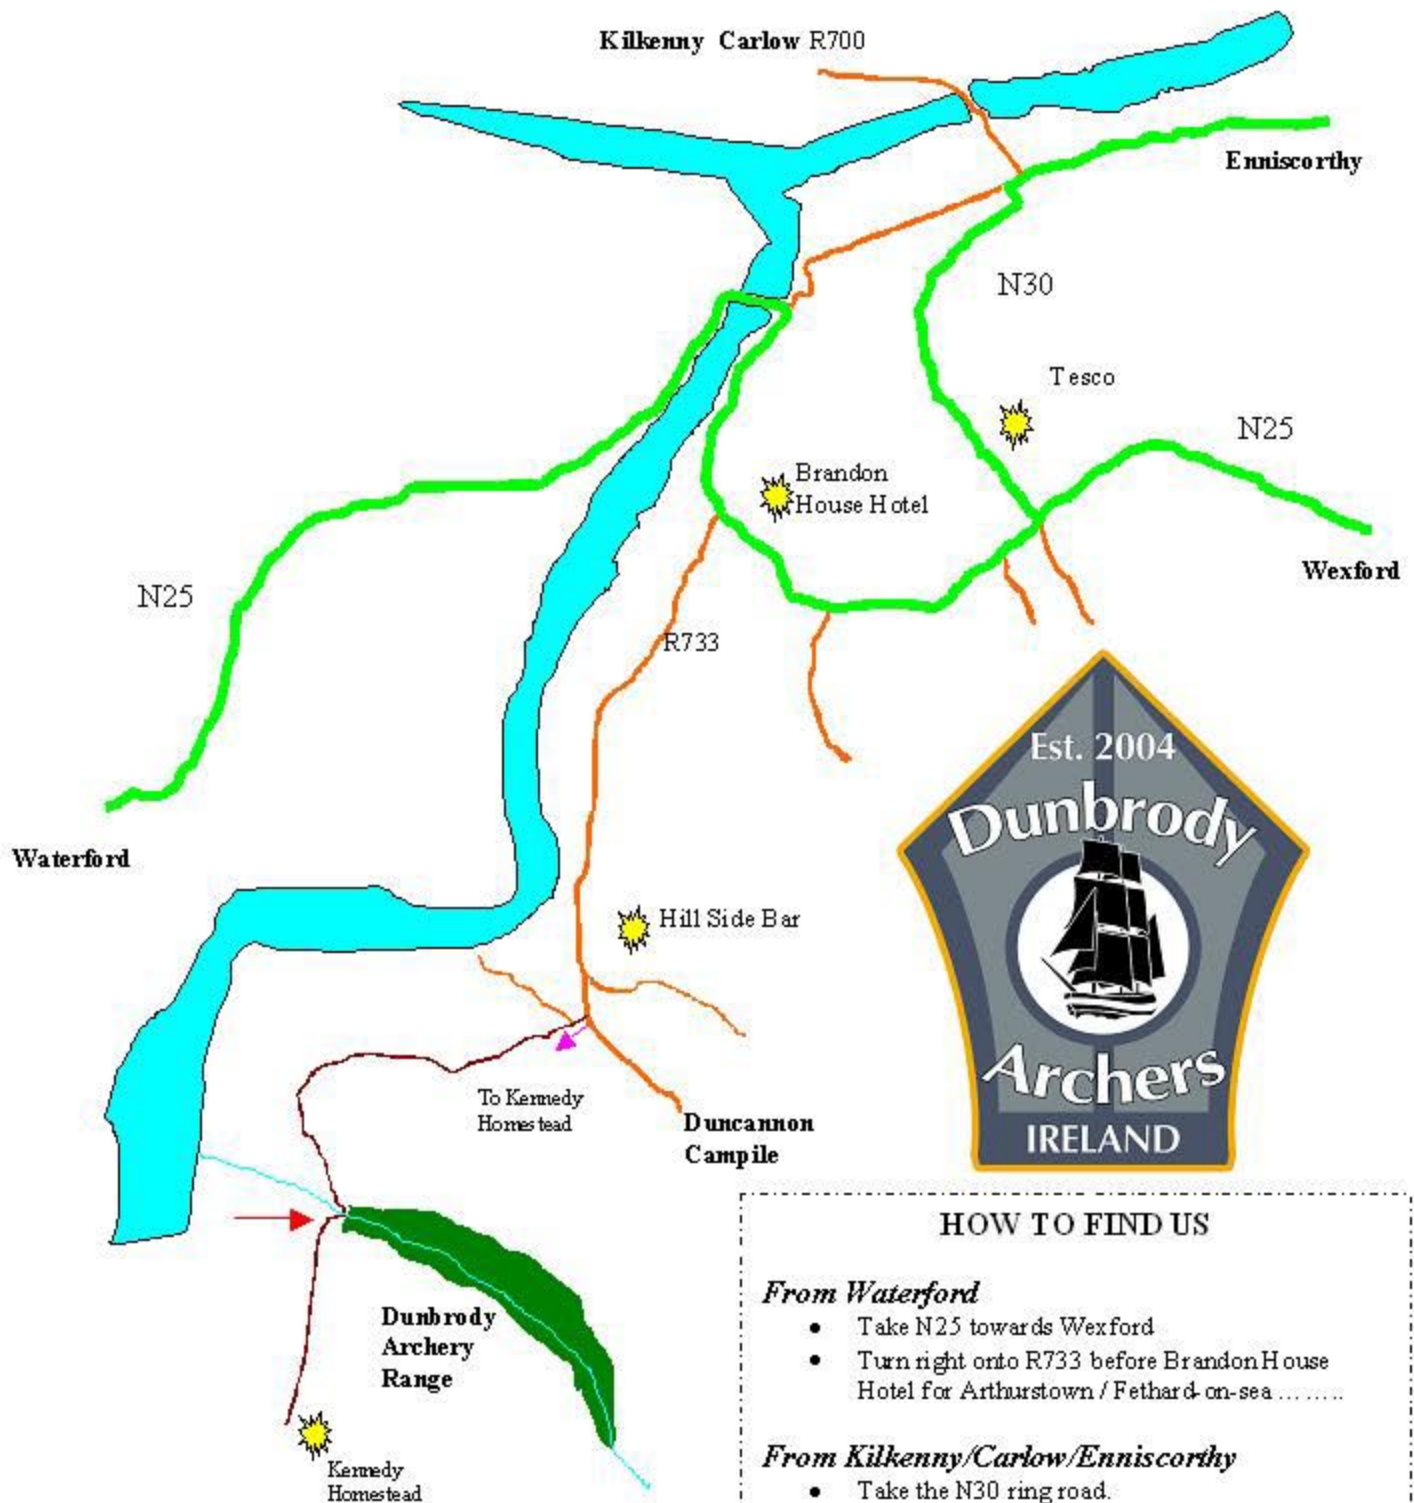

Dunbrody Archery Range

HOW TO FIND US

From Waterford

- Take N25 towards Wexford
- Turn right onto R733 before Brandon House Hotel for Arthurstown / Fethard-on-sea

From Kilkenny/Carlow/Enniscorthy

- Take the N30 ring road.
- Then right onto the N25 for New Ross after Tesco's
- Turn left onto R733 after the Brandon House Hotel for Arthurstown / Fethard-on-sea

- Take 1st turn right signpost indicates Dunganstown and the Kennedy Homestead. Follow signs for Kennedy Homestead
- Drive for about 2.3 km Archery range entrance is on the left.